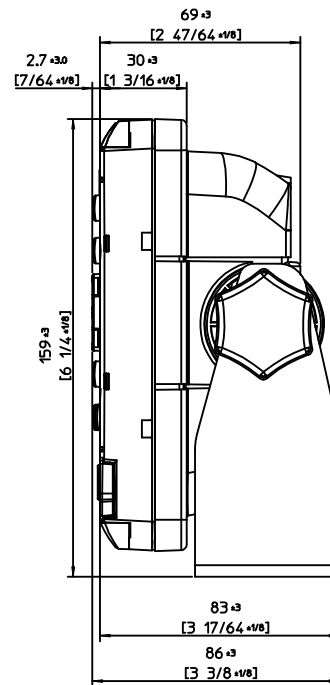

Front view

前視圖1

Side view

右視圖1

Rear view

後視圖1

Weight: 1.2kg (2.61lb) [inclusive base/固定架]  
重量