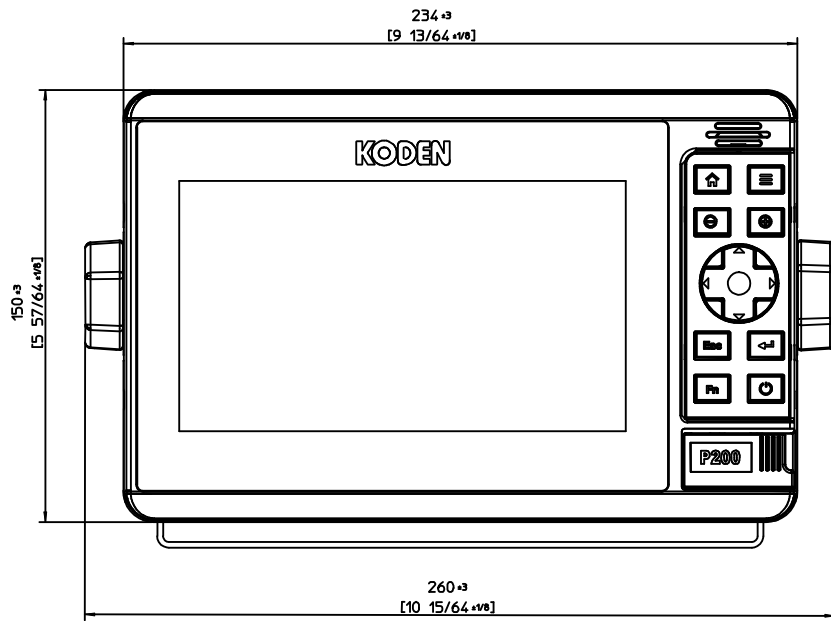

Front view

前視圖1

Side view

右視圖1

Rear view

後視圖1

Weight: 1.2kg (2.61lb) [inclusive base/固定架]  
重量