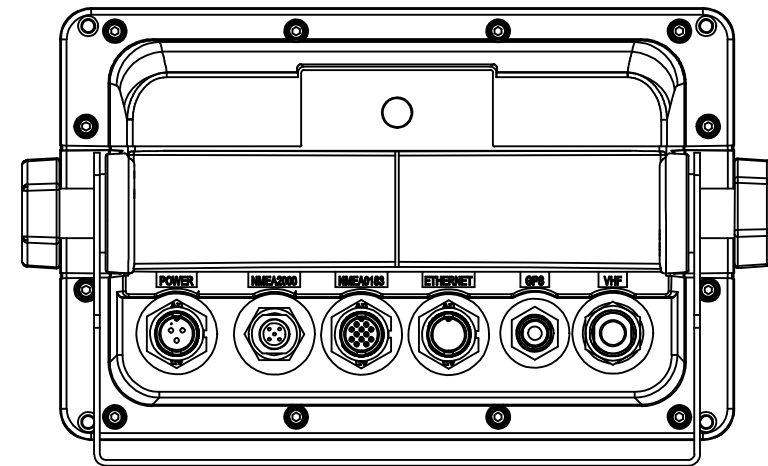

Front view

前視圖1

Side view

右視圖1

Rear view

後視圖1

Weight: 1.2kg (2.61lb) [inclusive base/固定架]  
重量