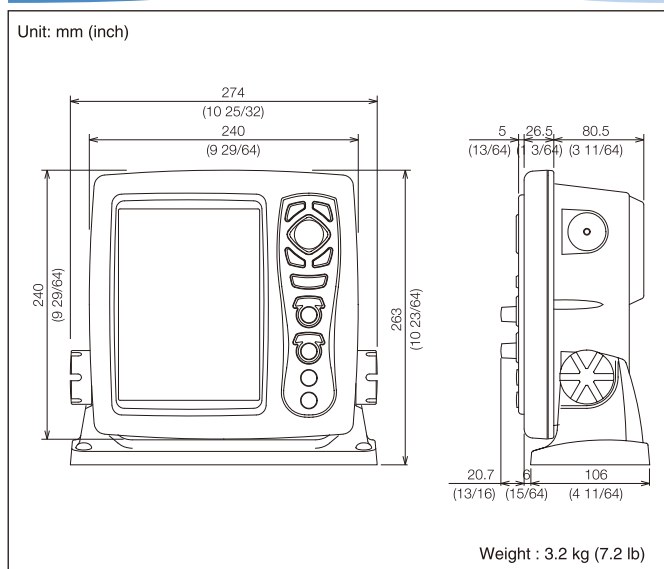

DIMENSIONS AND WEIGHT

• Design and specifications are subject to change without notice.

KODEN Koden Electronics Co., Ltd.

Tamagawa Office:
2-13-24 Tamagawa, Ota-ku, Tokyo, 146-0095 Japan
Tel: +81-3-3756-6501 Fax: +81-3-3756-6509
Uenohara Office:
5278 Uenohara, Uenohara-shi, Yamanashi, 409-0112 Japan
Tel: +81-554-20-5860 Fax: +81-554-20-5875

overseas@koden-electronics.co.jp

www.koden-electronics.co.jp

Safety precaution To ensure proper and safe use of the equipment, please carefully read and follow the instructions in the Operation Manual.

For details, please contact: