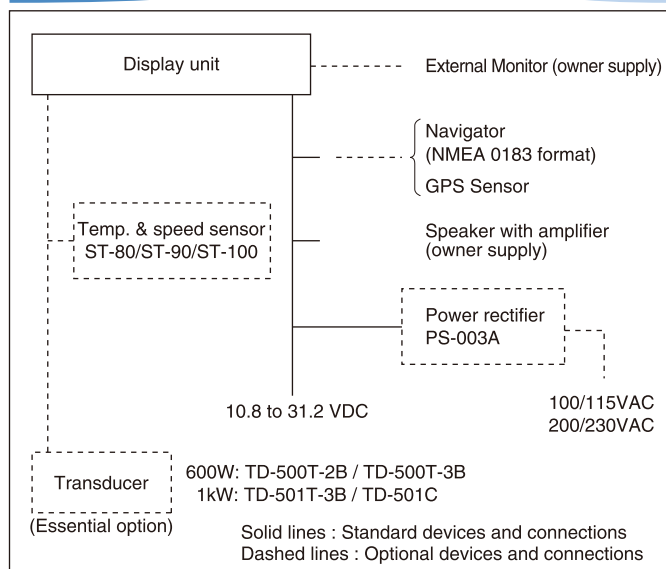

RGB Output to VGA Monitor

- RGB output available for connecting external VGA monitor. You can see what is happening even when you are away from main display.

Sona-Tone™

- Exclusive Sona-Tone™ identifies what's under your boat with different sounds for fish and schools of fish

Easy Operation

- Simply arranged keypad, knob and comprehensive on-screen menus give easy access to all system functions.

Store Image

- Stores up to 10 screen images in built-in memory for recall later by "one-touch".
- Great for recalling a potential hot spot for review later.

Fishing Hot Spot

- Leads you back to your favorite fishing hot spots or other previously saved positions in memory with input from optional GPS sensor.

Auto Function

- For best performance the Auto function mode chooses the most reliable setting for such functions as Gain, Range, and Shift.

Sunlight Viewable

- Brilliant 8.4" color LCD display with 8, 16 or 64 color levels and an anti-reflective coating for excellent readability in direct sunlight.

EQUIPMENT LIST

Standard equipment	Display unit with hard cover, Mounting bracket	1 set
	DC power cable, Installation material, Spare parts, Accessories and Operation manual, Quick reference	1 set
Essential option	Transducer	
Options	Temp. & speed sensor, Connection cables for external devices, Inner-hull kit, Power rectifier, AC Power cable	

CONNECTIONS

SPECIFICATIONS

Model	CVS-128
Power output	600 W / 1 kW
Display size / type	8.4 inch color TFT LCD
Display resolution	640 x 480 pixels
Presentation colors	64 colors / 16 colors / 8 colors / Monochrome + background color (blue, dark blue, black, white, Nighttime color, other 5 colors)
Language	Chinese, English, French, Greek, Italian, Japanese, Korean, Spanish, Thai
Output frequency	Dual 50 / 200 kHz
Basic range	2.5 to 1200 (Meter), 10 to 3600 (Feet), 2.5 to 700 (Fathom / I.Fathom). Choice of 8 ranges with 31 selectable depths in each range.
Zoom range	2.5 to 200 (Meter) 23 steps 10 to 650 (Feet) 23 steps 2.5 to 150 (Fathom / I.Fathom) 23 steps
Image shift	Auto or Manual 0 to 300 (Meter / Fathoms / I.Fathom) or 0 to 1000 (Feet)
Presentation modes	High frequency, Low frequency, Dual frequency, Zoom image (Bottom lock, Bottom dis-crimination, Bottom zoom, Zoom, Sea bottom partial zoom), Nav mode A-scope display can be added to all above modes Left and right divided
Alarms	Bottom alarm, Fish alarm, Temperature alarm*, Speed alarm**, Arrival alarm***, XTE alarm***
Image speed	9 steps & stop
Auto functions	Depth range, Shift, Gain
Distance unit	m, fm, l.fm, ft
Input data format and sentences	NMEA0183 (GGA, GLL, HDT, MTW, MWV, RMC, VHW, VTG, ZDA)
Output data format and sentences	NMEA0183 (DBT, DPT, GGA, GLL, HDT, MTW, MWV, RMC, TLL, VHW, VTG, ZDA)
NMEA input/output ports	1
Functions	Interference rejection, Color rejection, Depth marker (VRM), Noise rejection, White line Draft adjustment, Temperature correct, Boat speed correct, Background color change Store Image (10 images), Sona-Tone, Fishing Hot Spot, Event memory Simple plotter, Panel illumination, Power reduction
Power supply	10.8 to 31.2 VDC
Power consumption	25W or less (at 12VDC)
Environmental	
Water protection	IPX5
Operating temperature	-15°C to +55°C

* Requires temperature data from Temp sensor

** Requires speed data from speed sensor or GPS sensor

*** Requires speed data from GPS sensor